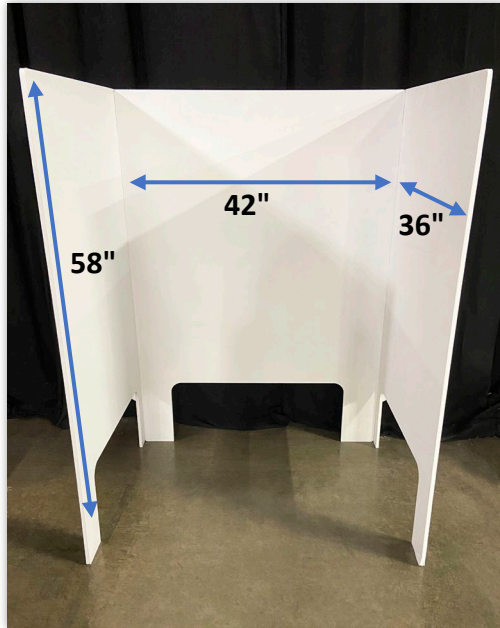

# Considering Options for Social Distancing? Covid-19 Portable Vaccination Station

[CLICK HERE  
FOR DEMO  
VIDEO](#)

*Fabricated using INFINITY® Styrene Faced Foamboard*

FRONT VIEW

- Sizing flexibility
- Easy floor cleaning with open slot design
- Moisture & UV resistant

FRONT VIEW

- Ships flat / Easy set-up
- Sanitizable surface
- Custom graphic options

SIDE VIEW

- Interlocking system allows for multiple pods
- No tools needed

*Immediate solution for public venues such as retailers, convention centers, stadiums and schools.*